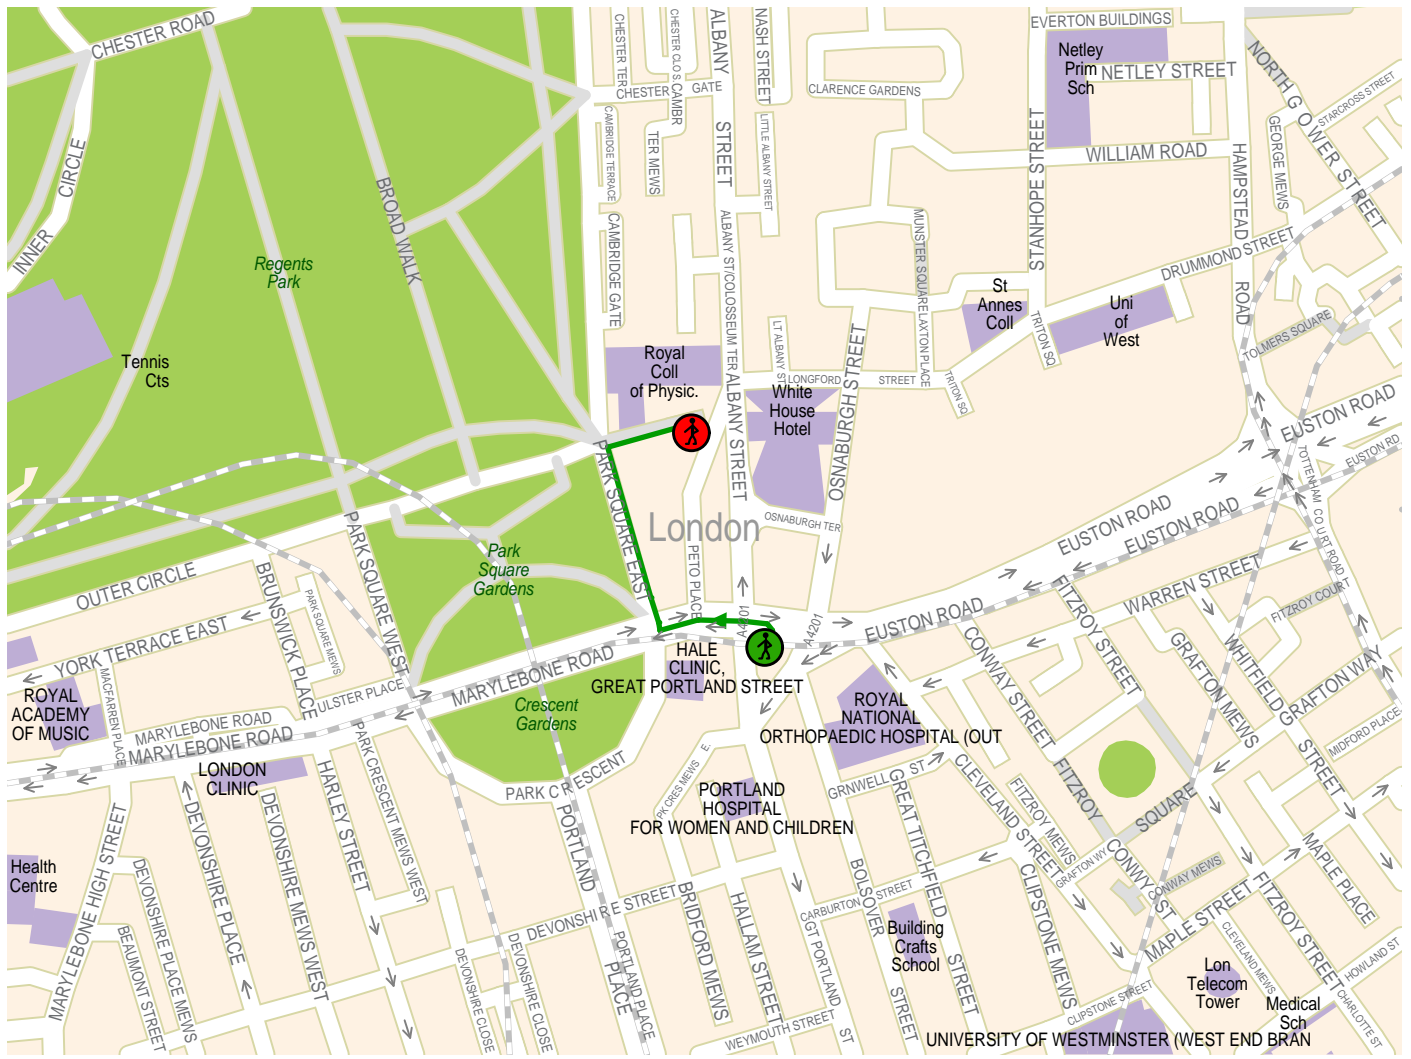

### Suggested path from Great Portland Street Great Portland Street to London 11 St Andrews Place.

© 2003 NAVTEQ/PTV AG/Map&Guide

- Footpath
- Departure with walk
- Arrival with walk

1	From Great Portland Street Great Portland Street.		
2	↑ Straight Up	Euston Road	20 m 20 m
3	↑ Straight Up	Marylebone Road	70 m 90 m
4	↗ Turn Right Into		10 m 100 m
5	↑ Straight Up	Park Square East	140 m 240 m
6	↘ Turn Right Into	St Andrews Place	70 m 310 m
7	Arrive at London 11 St Andrews Place.		310 m