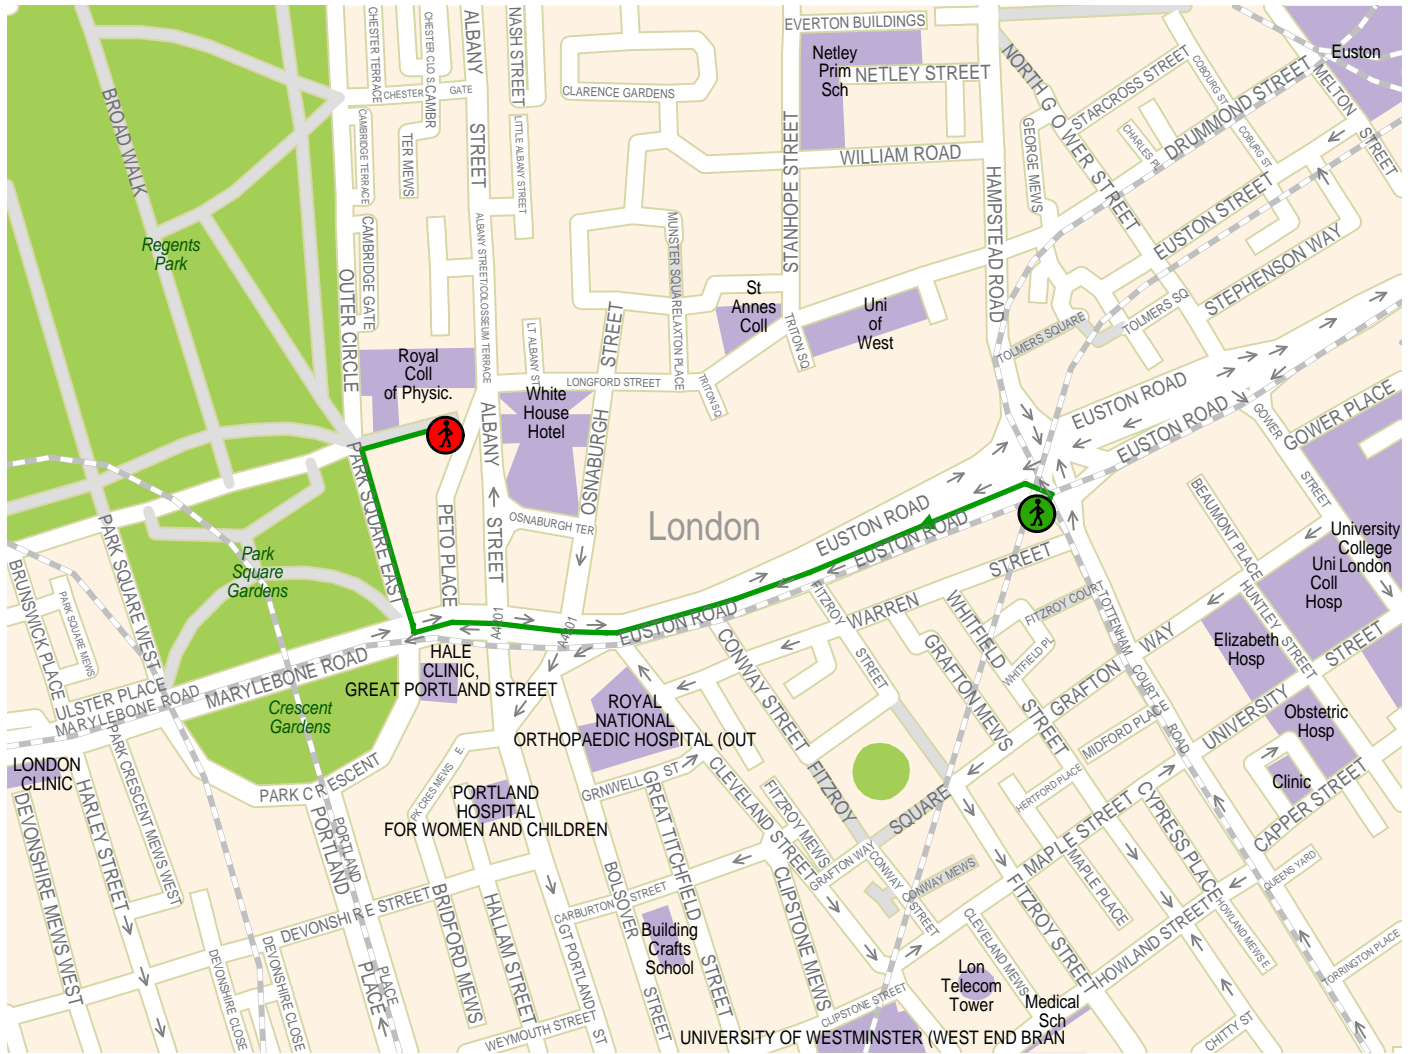

Suggested path from Warren Street Warren Street to London 11 St Andrews Place.

© 2003 NAVTEQ/PTV AG/Map&Guide

— Footpath
 Departure with walk
 Arrival with walk

1	From Warren Street Warren Street.		
2	↑ Straight Up	10 m	10 m
3	↙ Turn Left Into	Euston Road	180 m 190 m
4	↑ Straight Up		60 m 250 m
5	↑ Straight Up	Euston Road	190 m 440 m
6	↑ Straight Up	Marylebone Road	70 m 0.5 km
7	↘ Turn Right Into		10 m 0.5 km
8	↑ Straight Up	Park Square East	140 m 0.7 km
9	↘ Turn Right Into	St Andrews Place	70 m 0.7 km
10	Arrive at London 11 St Andrews Place.		0.7 km